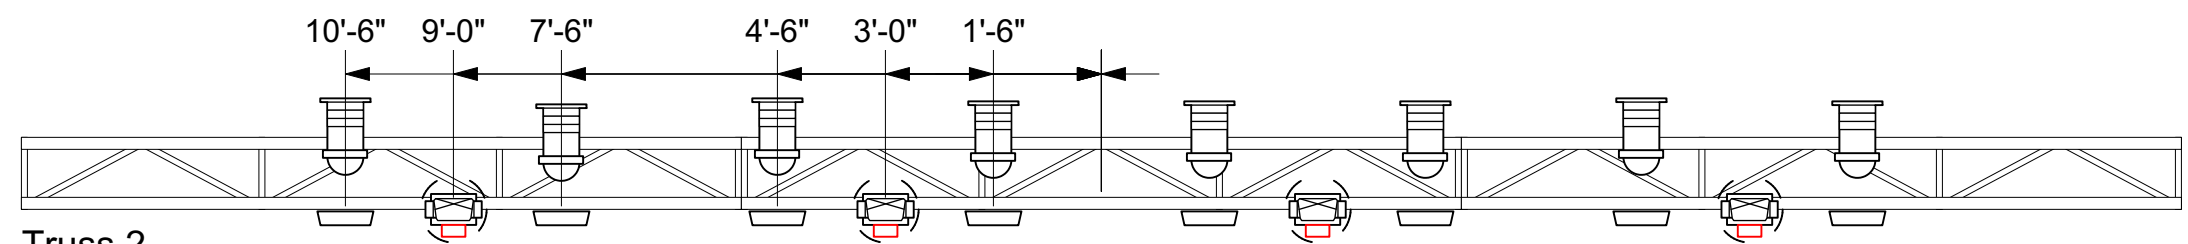

NOTES:

Project: Jingle Ball	Producer: Live&Listen
Purpose: Lighting Plot	

Date:
12/22/2019

Scale:

Sheet:
1.1
OF
2

1 Truss 1
Scale: 3/8" = 1'-0"

2 Truss 2
Scale: 3/8" = 1'-0"

3 pipe 1/4
Scale: 3/4" = 1'-0"

4 pipe 2/3
Scale: 3/4" = 1'-0"

1 Ground package
Scale: 3/8" = 1'-0"

Designer/Contact Information:
Jason Jilles
205-470-8331

Drawn By:
Jason Jiles

- RGBW LED PAR (7CH)
- ROBE Pointe (MODE 1)
- MAC 101 (RAW MODE)
- Martin Atomic LED (Extended)
- Prolights Lumipar 7 u TRI (8CH)