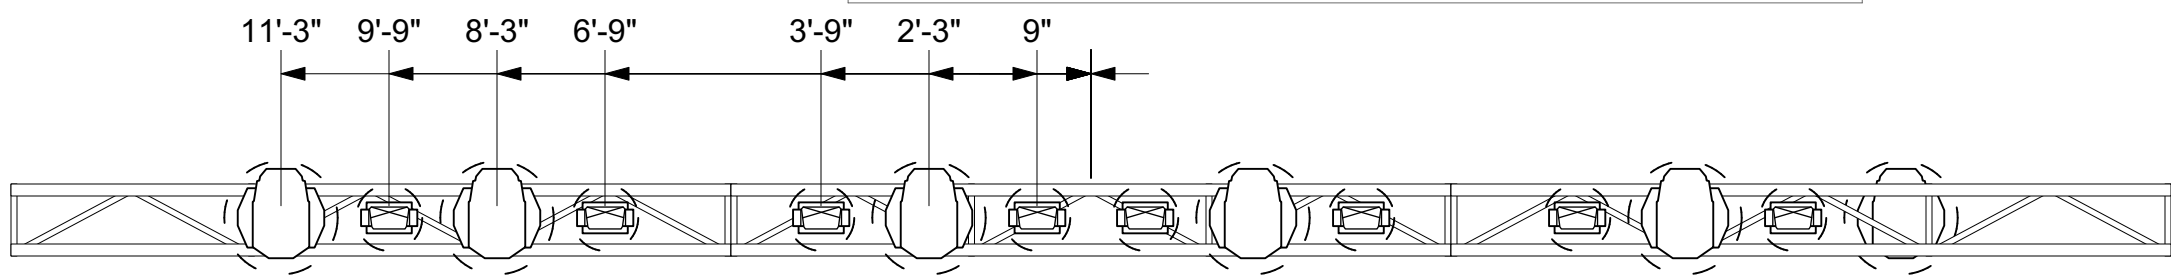

Designer/Contact Information:
Jason Jilles
205-470-8331

Drawn By:
Jason Jiles

- RGBW LED PAR (7CH)
- ROBE Pointe (MODE 1)
- MAC 101 (RAW MODE)
- Martin Atomic LED (Extended)
- Prolights Lumipar 7 u TRI (8CH)

NOTES:

Project: Jingle Ball	Producer: Live&Listen
Purpose: Lighting Plot	

Date:
12/22/2019

Scale:

Sheet:
1.1
OF
2

1 Truss 1
Scale: 3/8" = 1'-0"

2 Truss 2
Scale: 3/8" = 1'-0"

3 pipe 1/4
Scale: 3/4" = 1'-0"

4 pipe 2/3
Scale: 3/4" = 1'-0"

1 Ground package
Scale: 3/8" = 1'-0"

Designer/Contact Information:
Jason Jilles
205-470-8331

Drawn By:
Jason Jiles

- RGBW LED PAR (7CH)
- ROBE Pointe (MODE 1)
- MAC 101 (RAW MODE)
- Martin Atomic LED (Extended)
- Prolights Lumipar 7 u TRI (8CH)