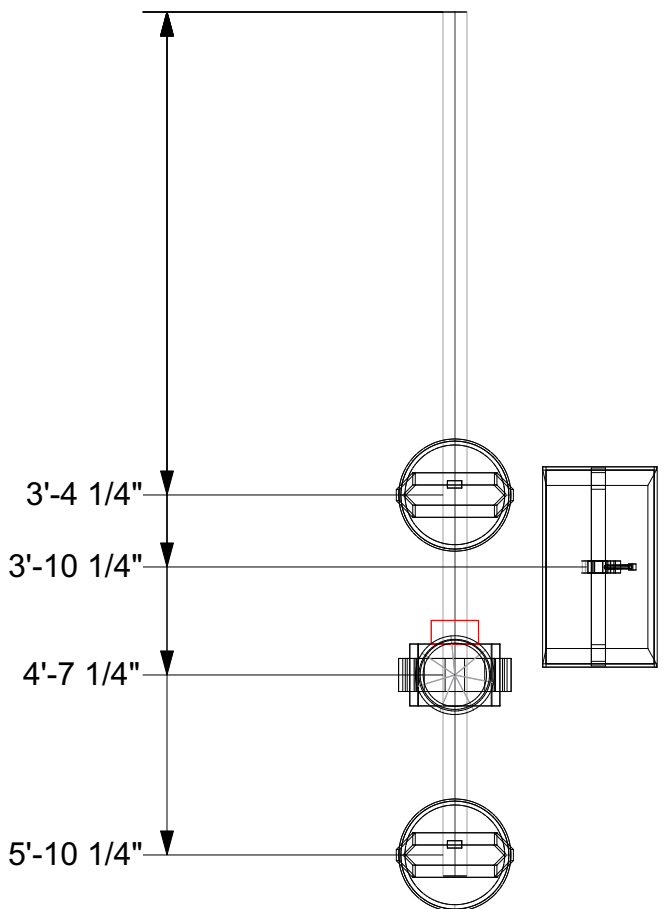

NOTES:

Project: Jingle Ball	Producer: Live&Listen
Purpose: Lighting Plot	

Date:
12/22/2019

Scale:

Sheet:
1.1
OF
2

1 Truss 1
Scale: 3/8" = 1'-0"

2 Truss 2
Scale: 3/8" = 1'-0"

3 pipe 1/4
Scale: 3/4" = 1'-0"

4 pipe 2/3
Scale: 3/4" = 1'-0"

1 Ground package
Scale: 3/8" = 1'-0"

Designer/Contact Information:
Jason Jilles
205-470-8331

Drawn By:
Jason Jiles

- RGBW LED PAR (7CH)
- ROBE Pointe (MODE 1)
- MAC 101 (RAW MODE)
- Martin Atomic LED (Extended)
- Prolights Lumipar 7 u TRI (8CH)