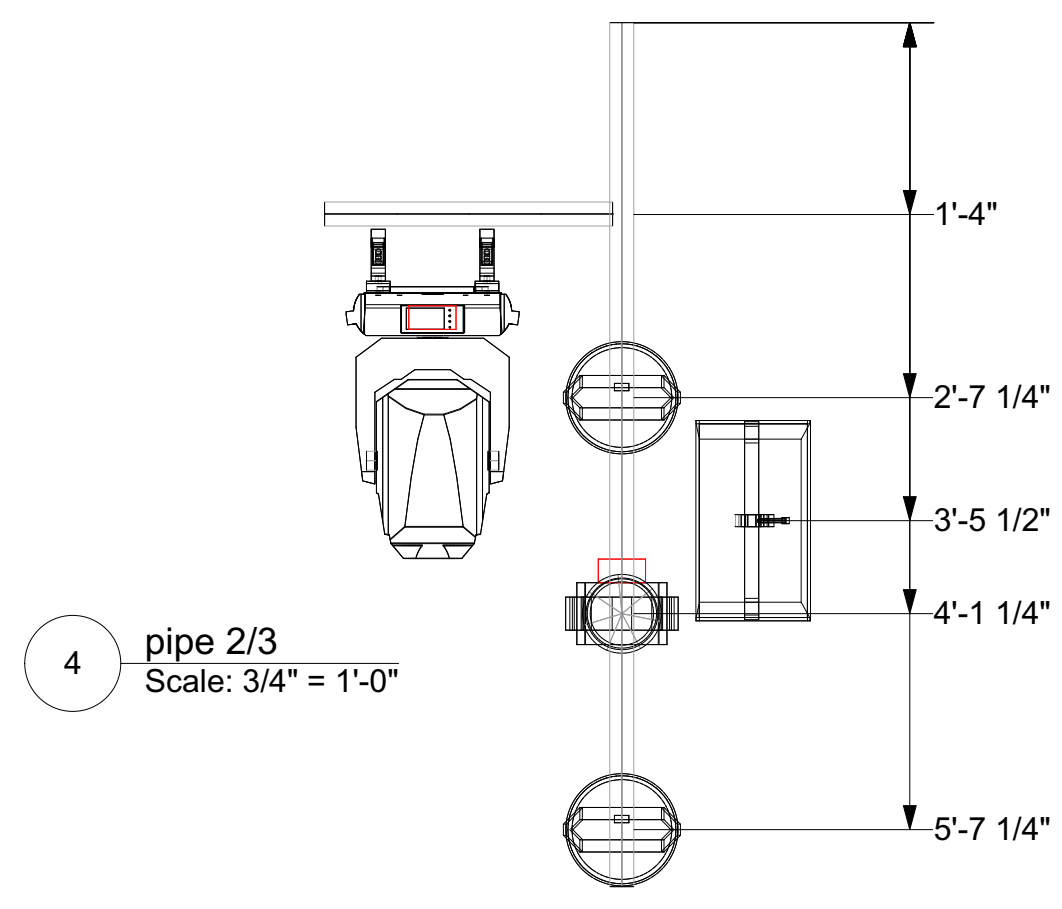

NOTES:

Project: Jingle Ball	Producer: Live&Listen
Purpose: Lighting Plot	

Date:
12/22/2019

Scale:

Sheet:
1.1
OF
2

1 Truss 1
Scale: 3/8" = 1'-0"

2 Truss 2
Scale: 3/8" = 1'-0"

3 pipe 1/4
Scale: 3/4" = 1'-0"

4 pipe 2/3
Scale: 3/4" = 1'-0"

1 Ground package
Scale: 3/8" = 1'-0"

Designer/Contact Information:
Jason Jilles
205-470-8331

Drawn By:
Jason Jiles

- RGBW LED PAR (7CH)
- ROBE Pointe (MODE 1)
- MAC 101 (RAW MODE)
- Martin Atomic LED (Extended)
- Prolights Lumipar 7 u TRI (8CH)