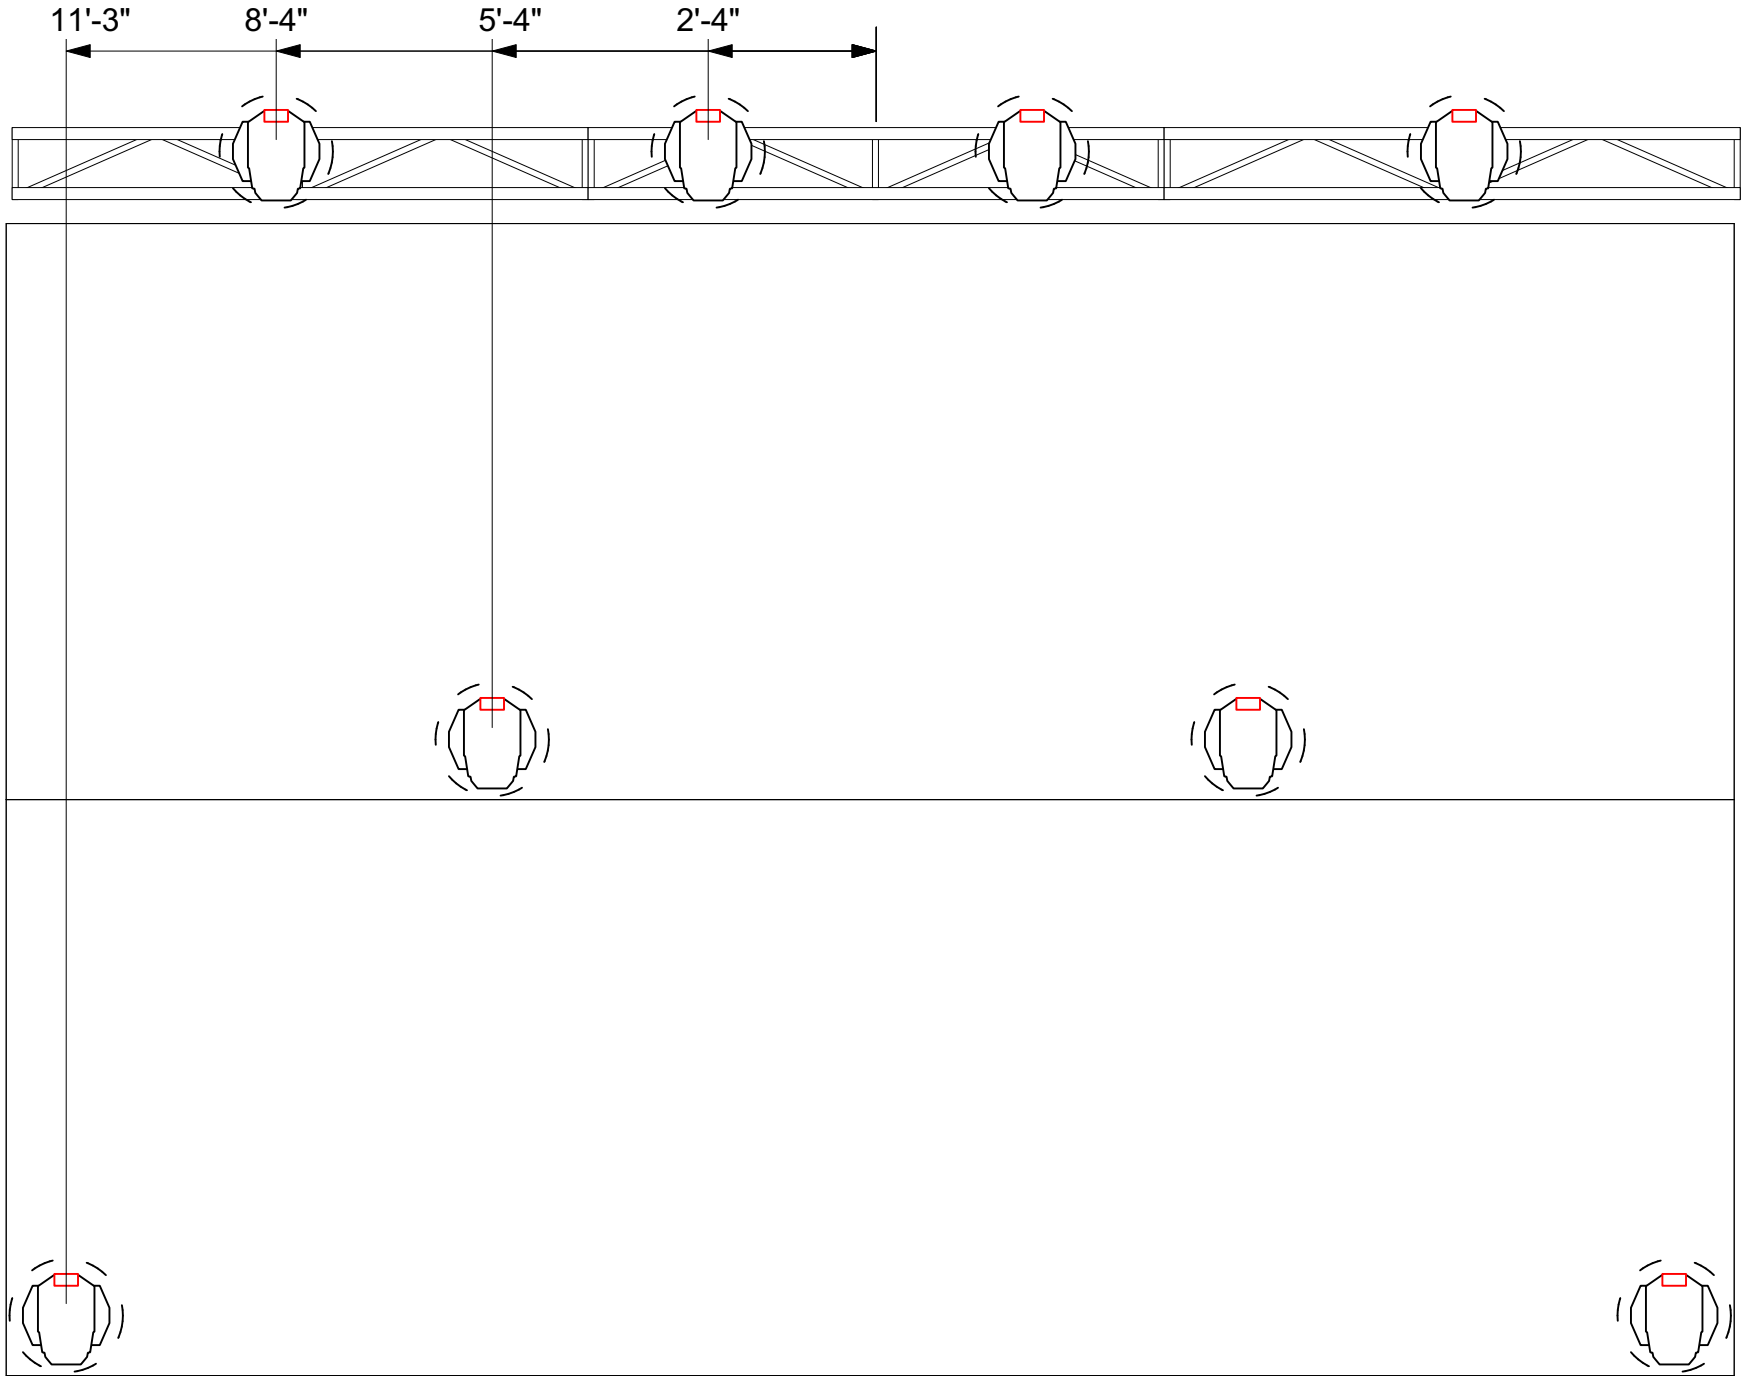

NOTES:

Project: Jingle Ball	Producer: Live&Listen
Purpose: Lighting Plot	

Date:
12/22/2019

Scale:

Sheet:
1.1
OF
2

1 Truss 1
Scale: 3/8" = 1'-0"

2 Truss 2
Scale: 3/8" = 1'-0"

3 pipe 1/4
Scale: 3/4" = 1'-0"

4 pipe 2/3
Scale: 3/4" = 1'-0"

1 Ground package
Scale: 3/8" = 1'-0"

Designer/Contact Information:
Jason Jilles
205-470-8331

Drawn By:
Jason Jiles

- RGBW LED PAR (7CH)
- ROBE Pointe (MODE 1)
- MAC 101 (RAW MODE)
- Martin Atomic LED (Extended)
- Prolights Lumipar 7 u TRI (8CH)